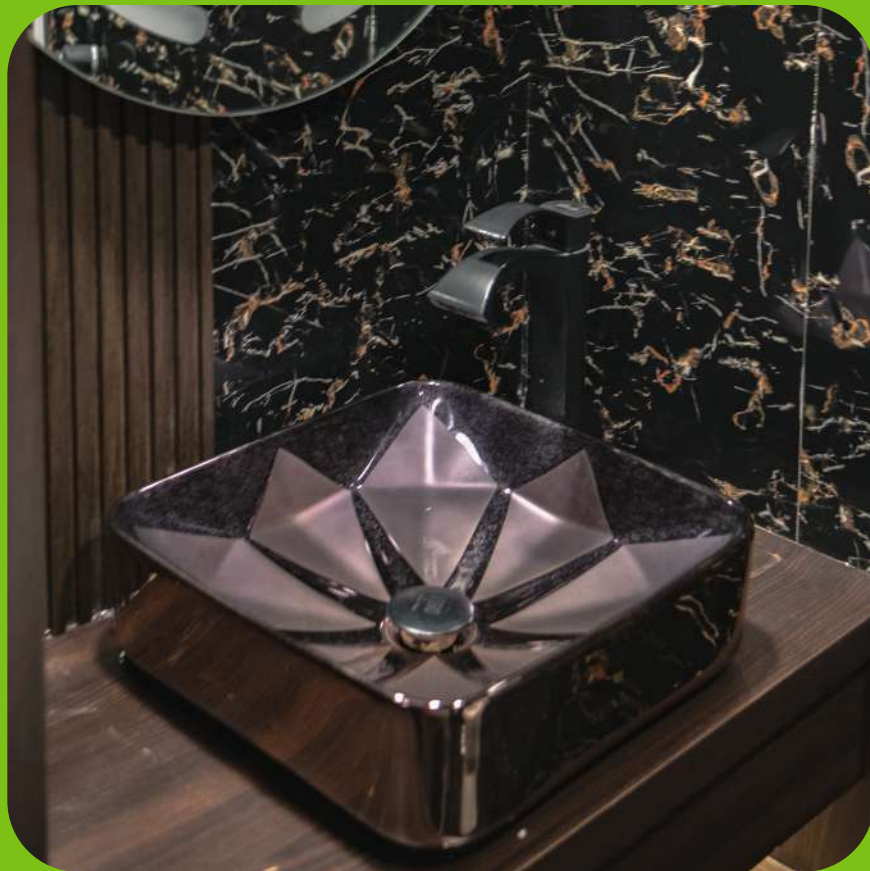

Designed to blend seamlessly into your set, our toilet trucks ensure cast and crew enjoy a clean, comfortable environment throughout long shoot days. change the heading

- **Spacious Private Cabins**
Designed to accommodate multiple crew members at once with individual, private restroom cabins for comfort and privacy on set.
- **Extended On-Set Operation**
Large 3,000L fresh water tank and 100L waste tank support long shoot days while reducing the need for frequent servicing.
- **Clean & Professional Design**
Sleek, modern interiors and exteriors maintain a polished, professional appearance that blends seamlessly into any production environment.

Apple Box wardrobe trucks are built to operate independently, minimizing reliance on external facilities and ensuring uninterrupted production wherever the shoot takes you.

Fresh Water
& Waste Tank

15KW Silent
Generator

In-Cabin Convenience:

Each cabin is equipped with a sink and running water to ensure comfort and hygiene on set.

Well-Lit Mirrors:

Large, well-lit mirrors ensure easy personal grooming.

Restroom Experience: